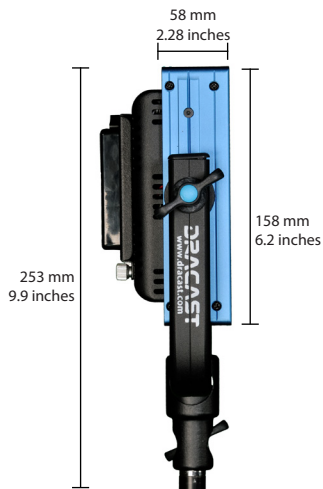

PRO Series Panels are available in three sizes: the LED500, LED1000, and LED2000. The LED500 is a 12" x 6" rectangular panel light with an ultra-compact and portable form-factor that make it suitable for a large variety of applications. The LED1000 is a more familiar, traditional version, and the LED2000 is built for studios and other settings where very high output is a must.

Photometric Data	3 ft / 0.9 m	6 ft / 1.8 m	9 ft / 2.7 m	12 ft / 3.6 m
LED500 PRO 5600K DRP-LED500-DV / DRP-LED500-DG	511 fc 5500 lux	144 fc 1550 lux	53 fc 725 lux	40 fc 430 lux
LED500 PRO 3200K DRP-LED500-TV / DRP-LED500-DV	353 fc 3800 lux	107 fc 1150 lux	49 fc 530 lux	28 fc 300 lux
LED500 PRO 3200K - 5600K DRP-LED500-BV / DRP-LED500-BG	251 fc @ 3200K	70 fc @ 3200K	33 fc @ 3200K	19 fc @ 3200K
	409 fc @ 4400K	116 fc @ 4400K	56 fc @ 4400K	33 fc @ 4400K
	181 fc @ 5600K	49 fc @ 5600K	25 fc @ 5600K	14 fc @ 5600K
	2700 lux @ 3200K	750 lux @ 3200K	350 lux @ 3200K	200 lux @ 3200K
	4400 lux @ 4400K	1250 lux @ 4400K	600 lux @ 4400K	350 lux @ 4400K
	1950 lux @ 5600K	530 lux @ 5600K	265 lux @ 5600K	150 lux @ 5600K

Specifications Details

Optical System	512, 5mm LED bulbs in 32 x 16 arrangement.
Light Aperture	4.75 x 10 inches (120 mm x 253mm)
Beam Angle	45 degrees
Weight	4 lbs
Handling	Aluminum Yoke, Dual Locking Tilt Control
Mounting	Baby 5/8" Pin
Tilt Angle	+/- 90 degrees
Voltage Input	12 V DC
Power Consumption	30 W
Power Connection	4-Pin XLR, 110 - 240 VAC, 50 - 60 Hz, 2.0 A
Battery Connection	V-Mount or Gold Mount Battery Plate (included)
Battery DC Voltage	14.8 V DC
Battery Light Output	100% of Total Output
Color Temperature	3200K - 5600K (Variable or fixed color temperature depending on model)
Color Rendition	CRI > 95
Dimming	0 - 100% Continuous
Controls	Local On-Board Manual Controls
Housing Color	Anodized Blue / Black
Housing Build	Aluminum
Est. LED Lifetime	50,000 hours