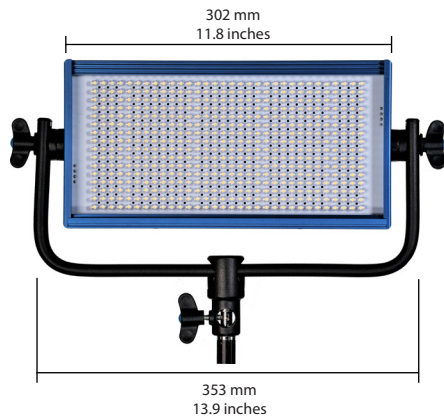

PRO Series Panels are available in three sizes: the LED500, LED1000, and LED2000. The LED500 is a 12" x 6" rectangular panel light with an ultra-compact and portable form-factor that make it suitable for a large variety of applications. The LED1000 is a more familiar, traditional version, and the LED2000 is built for studios and other settings where very high output is a must.

Photometric Data	3 ft / 0.9 m	6 ft / 1.8 m	9 ft / 2.7 m	12 ft / 3.6 m
LED500 PRO 5600K DRP-LED500-DV / DRP-LED500-DG	511 fc 5500 lux	144 fc 1550 lux	53 fc 725 lux	40 fc 430 lux
LED500 PRO 3200K DRP-LED500-TV / DRP-LED500-DV	353 fc 3800 lux	107 fc 1150 lux	49 fc 530 lux	28 fc 300 lux
LED500 PRO 3200K - 5600K DRP-LED500-BV / DRP-LED500-BG	251 fc @ 3200K	70 fc @ 3200K	33 fc @ 3200K	19 fc @ 3200K
	409 fc @ 4400K	116 fc @ 4400K	56 fc @ 4400K	33 fc @ 4400K
	181 fc @ 5600K	49 fc @ 5600K	25 fc @ 5600K	14 fc @ 5600K
	2700 lux @ 3200K	750 lux @ 3200K	350 lux @ 3200K	200 lux @ 3200K
	4400 lux @ 4400K	1250 lux @ 4400K	600 lux @ 4400K	350 lux @ 4400K
	1950 lux @ 5600K	530 lux @ 5600K	265 lux @ 5600K	150 lux @ 5600K

Specifications Details

Optical System	512, 5mm LED bulbs in 32 x 16 arrangement.
Light Aperture	4.75 x 10 inches (120 mm x 253mm)
Beam Angle	45 degrees
Weight	4 lbs
Handling	Aluminum Yoke, Dual Locking Tilt Control
Mounting	Baby 5/8" Pin
Tilt Angle	+/- 90 degrees
Voltage Input	12 V DC
Power Consumption	30 W
Power Connection	4-Pin XLR, 110 - 240 VAC, 50 - 60 Hz, 2.0 A
Battery Connection	V-Mount or Gold Mount Battery Plate (included)
Battery DC Voltage	14.8 V DC
Battery Light Output	100% of Total Output
Color Temperature	3200K - 5600K (Variable or fixed color temperature depending on model)
Color Rendition	CRI > 95
Dimming	0 - 100% Continuous
Controls	Local On-Board Manual Controls
Housing Color	Anodized Blue / Black
Housing Build	Aluminum
Est. LED Lifetime	50,000 hours