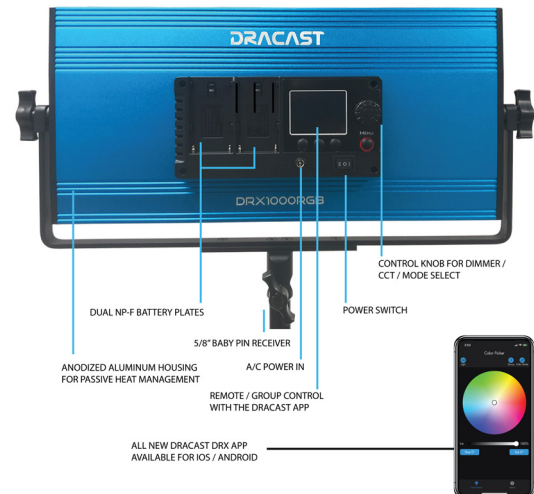

FIXTURE WEIGHT: 3.50 LBS (1.58 KG)
PACKAGED WEIGHT: 5.35 LBS (2.43 KG)

Specifications Details

Optical System	512 SMD LED chips in 16 x 32 rectangle arrangement.
Light Aperture	13 x 8 inches (330mm x 203mm)
Beam Angle	120 degrees
Weight	3.5 lbs (1.58 kg)
Handling	Aluminum Yoke, Dual Locking Tilt Control
Mounting	Baby 5/8" Pin
Tilt Angle	+/- 180 degrees
Voltage Input	12 V DC
Power Consumption	70 W
Power Connection	Barrel connector, 100 - 240 VAC, 50 - 60 Hz, 4.0 A
Battery Connection	V-Mount or Gold Mount Battery Plate (included)
Battery DC Voltage	14.8 V DC
Battery Light Output	100% of Total Output
Color Temperature	3200K - 5600K (Variable or fixed color temperature depending on model)
Color Rendition	CRI > 96
Dimming	0% - 100% Continuous
Controls	Local On-Board Manual Controls, App Control, Group Master / Slave Control
Housing Color	Anodized Blue / Black
Housing Build	Aluminum / Plastic
Est. LED Lifetime	50,000 hours

Available Accessories

BDRX1000	Dracast Barndoors for X-Series 1000
BDSBX1000	Dracast Softbox for X-Series 1000
DRLSCLS	Dracast Compact Portable Light Stand
DRBKPNP6000D	Dracast NP-F Battery Kit - x2 6600 mah batteries x1 digital NP-F charger
DB0068	DCB Element 7975F Waterproof Utility Case with Foam Insert
DRKITBAG	Dracast Nylon Padded Travel Case