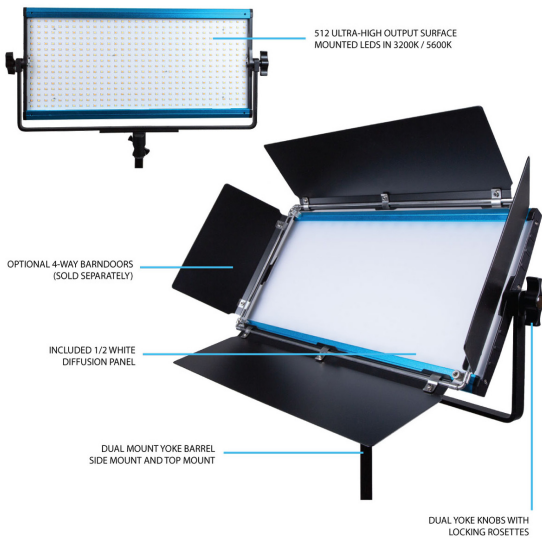

FIXTURE WEIGHT: 3.50 LBS (1.58 KG)
PACKAGED WEIGHT: 5.35 LBS (2.43 KG)

Specifications Details

Optical System	512 SMD LED chips in 16 x 32 rectangle arrangement.
Light Aperture	13 x 8 inches (330mm x 203mm)
Beam Angle	120 degrees
Weight	3.5 lbs (1.58 kg)
Handling	Aluminum Yoke, Dual Locking Tilt Control
Mounting	Baby 5/8" Pin
Tilt Angle	+/- 180 degrees
Voltage Input	12 V DC
Power Consumption	70 W
Power Connection	Barrel connector, 100 - 240 VAC, 50 - 60 Hz, 4.0 A
Battery Connection	V-Mount or Gold Mount Battery Plate (included)
Battery DC Voltage	14.8 V DC
Battery Light Output	100% of Total Output
Color Temperature	3200K - 5600K (Variable or fixed color temperature depending on model)
Color Rendition	CRI > 96
Dimming	0% - 100% Continuous
Controls	Local On-Board Manual Controls, App Control, Group Master / Slave Control
Housing Color	Anodized Blue / Black
Housing Build	Aluminum / Plastic
Est. LED Lifetime	50,000 hours

Available Accessories

BDRX1000	Dracast Barndoors for X-Series 1000
BDSBX1000	Dracast Softbox for X-Series 1000
DRLSCLS	Dracast Compact Portable Light Stand
DRBKPNP6000D	Dracast NP-F Battery Kit - x2 6600 mah batteries x1 digital NP-F charger
DB0068	DCB Element 7975F Waterproof Utility Case with Foam Insert
DRKITBAG	Dracast Nylon Padded Travel Case