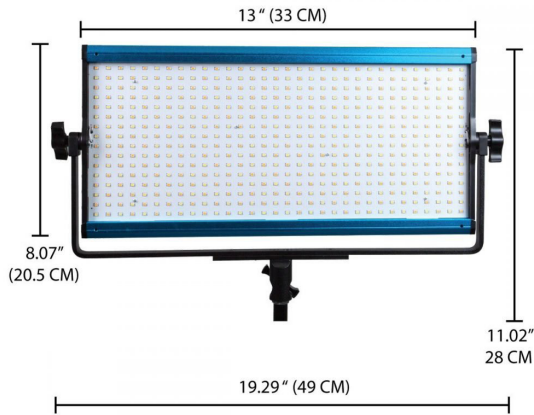

LED1000 X-SERIES

The X Series is the newest generation of LED panel lights from Dracast. The X-Series is designed with portability in mind, with each model weighing just a few pounds. The panel includes an installed mounting yoke with a 5/8" baby pin receiver for fast and easy mounting on compatible light stands or suspension clamps.

The X Series is available in three versions: 5600K, 2800K - 8000K Variable CCT, and 2800K - 8000K Variable CCT PLUS full spectrum RGB. X-Series panels are also available in two sizes: LED500 (35W) and LED1000 (70W). All X-Series sizes and variations are compatible with the Dracast DRX app for iOS and Android. X-Series lights feature dual NP-F battery plates for optional battery power on the go.

FIXTURE WEIGHT: 3.50 LBS (1.58 KG)
PACKAGED WEIGHT: 5.35 LBS (2.43 KG)

Specifications Details

Optical System	512 SMD LED chips in 16 x 32 rectangle arrangement.
Light Aperture	13 x 8 inches (330mm x 203mm)
Beam Angle	120 degrees
Weight	3.5 lbs (1.58 kg)
Handling	Aluminum Yoke, Dual Locking Tilt Control
Mounting	Baby 5/8" Pin
Tilt Angle	+/- 180 degrees
Voltage Input	12 V DC
Power Consumption	70 W
Power Connection	Barrel connector, 100 - 240 VAC, 50 - 60 Hz, 4.0 A
Battery Connection	V-Mount or Gold Mount Battery Plate (included)
Battery DC Voltage	14.8 V DC
Battery Light Output	100% of Total Output
Color Temperature	3200K - 5600K (Variable or fixed color temperature depending on model)
Color Rendition	CRI > 96
Dimming	0% - 100% Continuous
Controls	Local On-Board Manual Controls, App Control, Group Master / Slave Control
Housing Color	Anodized Blue / Black
Housing Build	Aluminum / Plastic
Est. LED Lifetime	50,000 hours